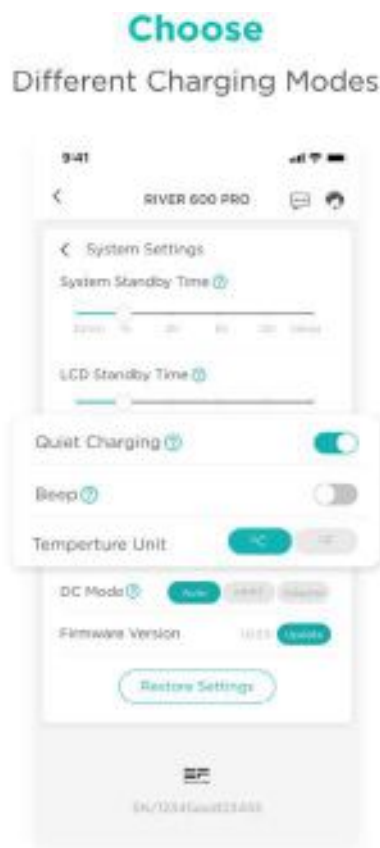

Patented BMS System

>1 Year Shelf Life

ECOFLOW APP

In this wireless world, remote control is the standard. Now you can pair EcoFlow products over Wi-Fi with the EcoFlow mobile app. It does everything right from the palm of your hand.